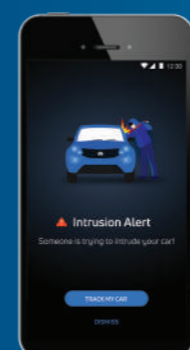

Digital Instrument Cluster
that is informative & in vogue

More Of Technology

ConnectNext[®] App Suite | WhatsApp & SMS Readout | Personalized Wallpaper | Video Playback

VIBES WITH YOUR LOVE FOR TECH

It's got iRA – the connected car technology from Tata Motors that's in-sync with India.

what3words takes you anywhere using just 3 simple words

Natural Voice Tech that understands English, Hindi and Hinglish

Tribes is an offering that allows you to chill with fellow Punch owners

REMOTE VEHICLE CONTROL
Redefine convenience by accessing and controlling your car remotely through your smartphone.

FIND MY CAR
Track the live location of your car and set a geo-fence perimeter to receive instant notification on breach.

INTRUSION ALERT
Ensure peace of mind with instant notification alerts.

Connected Car Safety redefines car safety with tech innovations