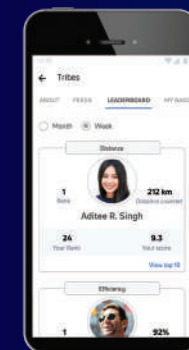

Floating 7" Infotainment Screen
with Android Auto™ and Apple CarPlay™

Steering Mounted Control
that has everything in one place

4 Speakers and 2 Tweeters
so that you can listen to your jam and do much more

Digital Instrument Cluster
that is informative & in vogue

More Of Technology

ConnectNext[®] App Suite | WhatsApp & SMS Readout | Personalized Wallpaper | Video Playback

VIBES WITH YOUR LOVE FOR TECH

It's got iRA – the connected car technology from Tata Motors that's in-sync with India.

what3words takes you anywhere using just 3 simple words

Natural Voice Tech that understands English, Hindi and Hinglish

Tribes is an offering that allows you to chill with fellow Punch owners

REMOTE VEHICLE CONTROL
Redefine convenience by accessing and controlling your car remotely through your smartphone.