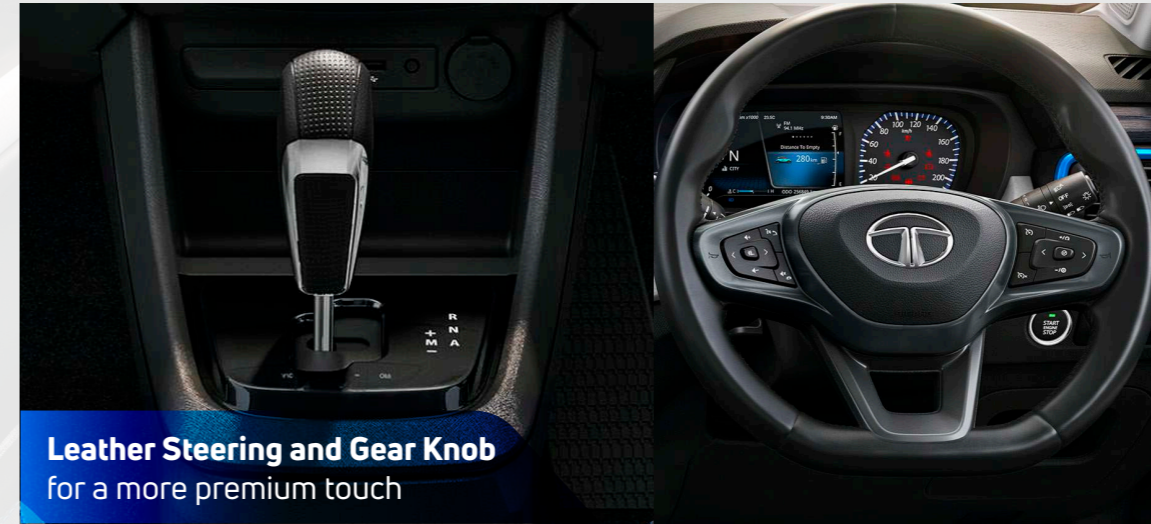

More Of Stylish Exteriors

Signature Humanity Line | Cladding On Doors | Wheel Arches & Sill Cladding | Dual Tone Contrast Roof

VIBES WITH YOUR SWAG

The Punch has a premium-looking stylish dashboard that makes the inside look as cool as it does outside.

Spacious Interiors & Rear Flat Floors
because nobody likes to feel cramped up

Leather Steering and Gear Knob
for a more premium touch

Premium Upholstery With Tri-arrow Design
for a royal look

More Of Stylish Interiors

Body-colored Air Vents | D-cut Steering Wheel | Dual Tone Dashboard Layout

VIBES WITH YOUR NEED FOR COMFORT

| Sit back and relax. Cruise with your gang. Make room for more fun.

Automatic Climate Control
adjusts the temperature automatically

VIBES WITH YOUR GANG

So comfortable that it vibes with all the 5 passengers inside. You, the navigator next to you and the three resident DJs at the back.

Spacious Boot
for that extra luggage

High Seating With Height Adjustable Driver Seat
for a commanding driving position and better visibility