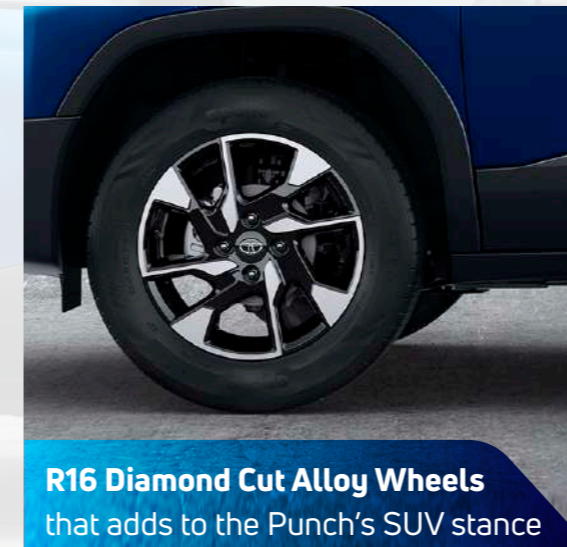

Projector Headlamps & LED DRLs
that shine as bright as you

R16 Diamond Cut Alloy Wheels
that adds to the Punch's SUV stance

Bold LED Tail Lamps
that grabs as much attention as you

Stylish Roof Rails
that adds to the Punch's aura