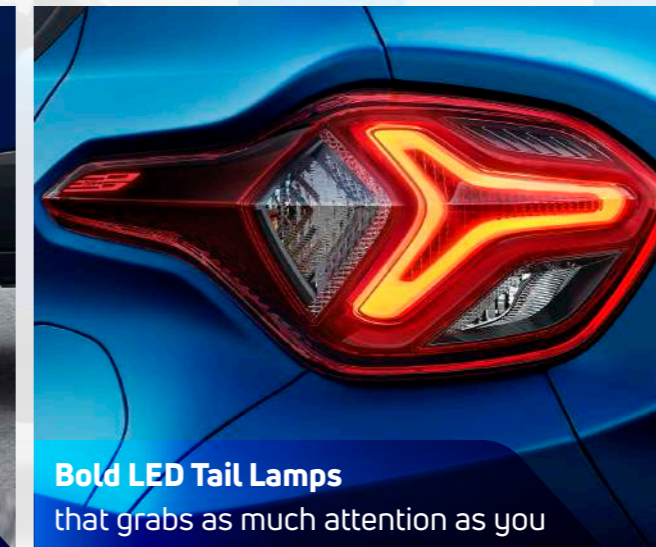

TATA MOTORS
Connecting Aspirations

TATA
PUNCH

TATA MOTORS
Connecting Aspirations

TATA
PUNCH

VIBES WITH YOUR STYLE

The world will take notice of two showstoppers. You and the Punch.

90-Degree Opening Doors
for a hassle-free entry and exit

Projector Headlamps & LED DRLs
that shine as bright as you

R16 Diamond Cut Alloy Wheels
that adds to the Punch's SUV stance

Bold LED Tail Lamps
that grabs as much attention as you

Stylish Roof Rails
that adds to the Punch's aura