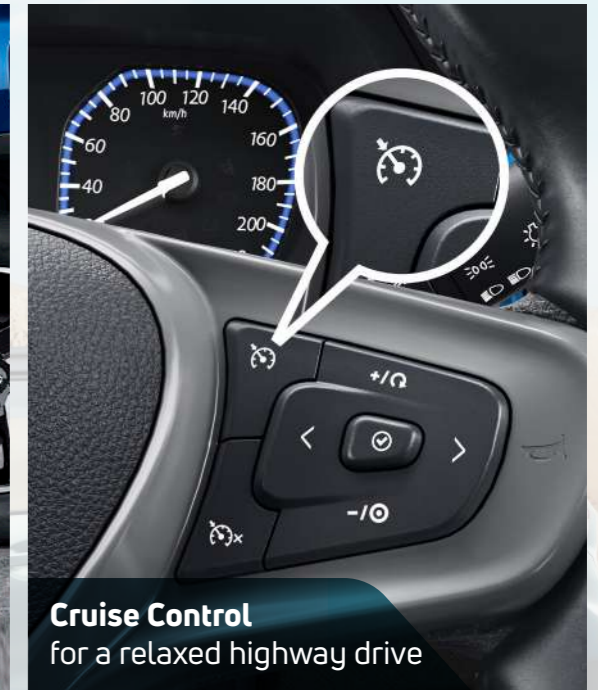

VIBES WITH YOUR LEVEL OF SAFETY

With the highest level of safety, the Punch is for the fun-lovers and most importantly, the responsible ones.

Dual Airbags
are offered as standard

ABS & EBD With Brake Sway Control
keeps you in control, always

Front Fog Lamps With Cornering Function
for added safety

Reverse Parking Camera
allows you to reverse without a worry

Auto Headlamps & Rain Sensing Wipers
for a hassle-free rainy drive

More Of Safety

Fortified Cabin | ISOFIX | Puncture Repair Kit | Perimetric Alarm | Puddle Lamps | Rear Defogger

Cruise Control for a relaxed highway drive

1.2 L Revotron Engine With DynaPro Technology will make you love the SUVness of the Punch

5-speed AMT With Traction Pro Mode is an industry-first feature that gives you control on difficult terrains