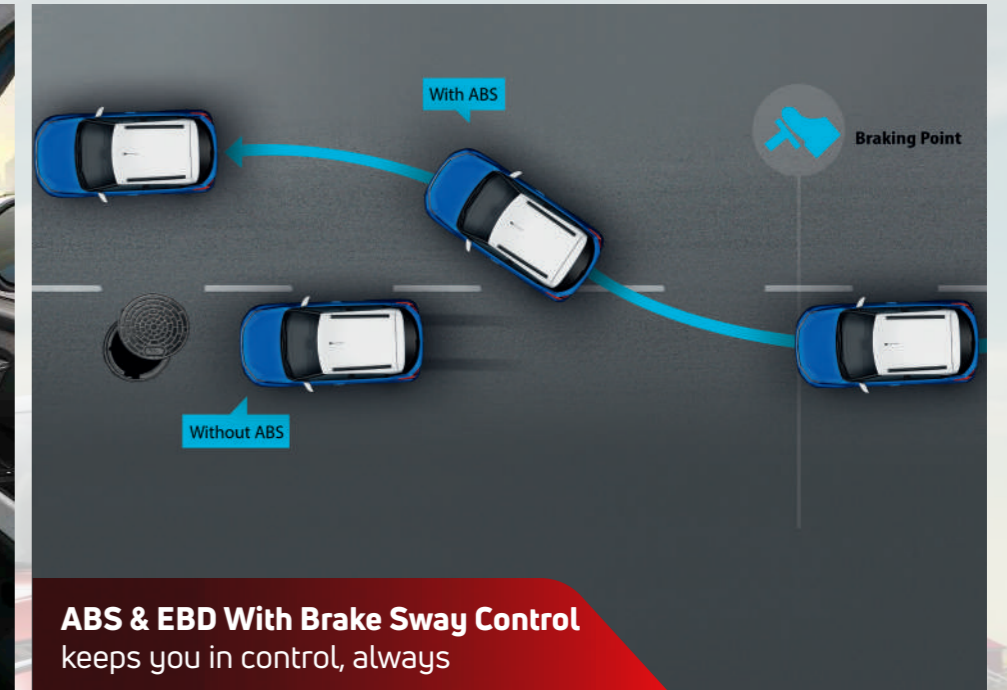

VIBES WITH YOUR GANG

So comfortable that it vibes with all the 5 passengers inside. You, the navigator next to you and the three resident DJs at the back.

Spacious Boot
for that extra luggage

High Seating With Height Adjustable Driver Seat
for a commanding driving position and better visibility

VIBES WITH YOUR LEVEL OF SAFETY

With the highest level of safety, the Punch is for the fun-lovers and most importantly, the responsible ones.

Dual Airbags
are offered as standard

ABS & EBD With Brake Sway Control
keeps you in control, always