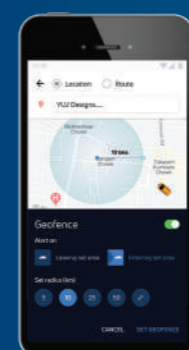

what3words takes you anywhere using just 3 simple words

Natural Voice Tech that understands English, Hindi and Hinglish

Tribes is an offering that allows you to chill with fellow Punch owners

REMOTE VEHICLE CONTROL
Redefine convenience by accessing and controlling your car remotely through your smartphone.

FIND MY CAR
Track the live location of your car and set a geo-fence perimeter to receive instant notification on breach.

INTRUSION ALERT
Ensure peace of mind with instant notification alerts.

Connected Car Safety redefines car safety with tech innovations

REMOTE COMMANDS

- Remote Lights On/Off
- Remote Lock/Unlock
- Remote Horn

LOCATION BASED SERVICES

- Nearest TML Service Station
- Roadside Assistance
- Navigation (Maps Integration)
- Weather Updates
- Share Location
- Valet Mode
- Geo-fencing
- Time Fencing