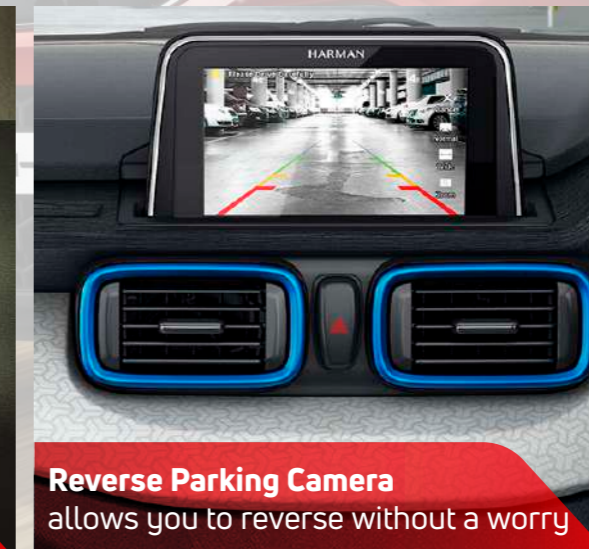

ABS & EBD With Brake Sway Control
keeps you in control, always

Front Fog Lamps With Cornering Function
for added safety

Auto Headlamps & Rain Sensing Wipers
for a hassle-free rainy drive

Reverse Parking Camera
allows you to reverse without a worry